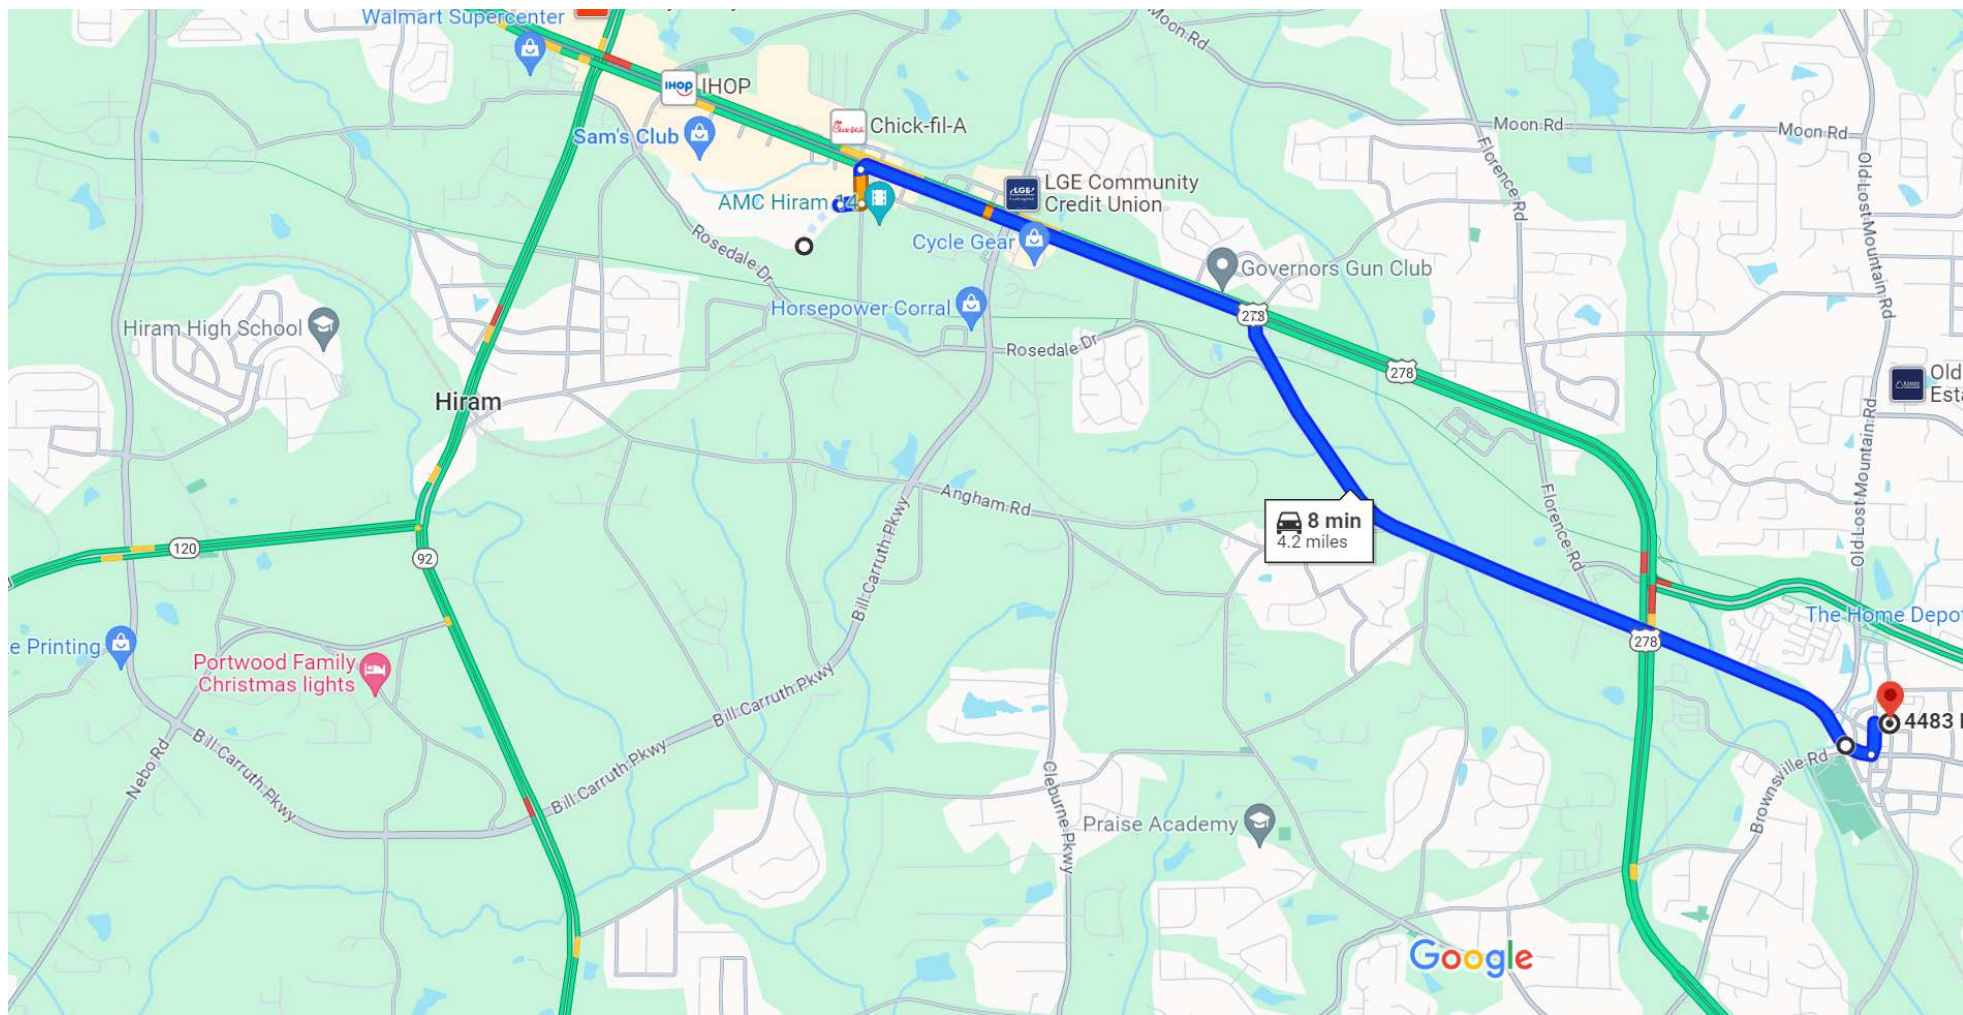

Imagery ©2023 Airbus, Maxar Technologies, U.S. Geological Survey, USDA/FPAC/GEO, Map data ©2023 100 ft

Live traffic	Fast	Slow
--------------	------	------

Metromont Materials, 200 Metromont Rd, Hiram, GA 30141 to 4483 Pineview Dr, Powder Springs, GA 30127 Drive 4.2 miles, 8 min

Metromont Delivery Route

Map data ©2023 2000 ft

Metromont Materials
200 Metromont Rd, Hiram, GA 30141

- ↑ 1. Head east toward Metromont Rd
_____ 367 ft
- ↶ 2. Turn left onto Metromont Rd
_____ 0.1 mi
- ↷ 3. Turn right onto US-278 E
_____ 1.4 mi
- ↷ 4. Turn right onto Powder Springs Dallas Rd
_____ 2.5 mi
- ↑ 5. Continue onto Marietta St/State Rte 6 Bus
_____ 367 ft
- ↶ 6. Turn left onto Pineview Dr
_____ 0.1 mi
i Destination will be on the right

4483 Pineview Dr
Powder Springs, GA 30127

Live traffic	<i>Fast</i>	<i>Slow</i>
--------------	-------------	-------------