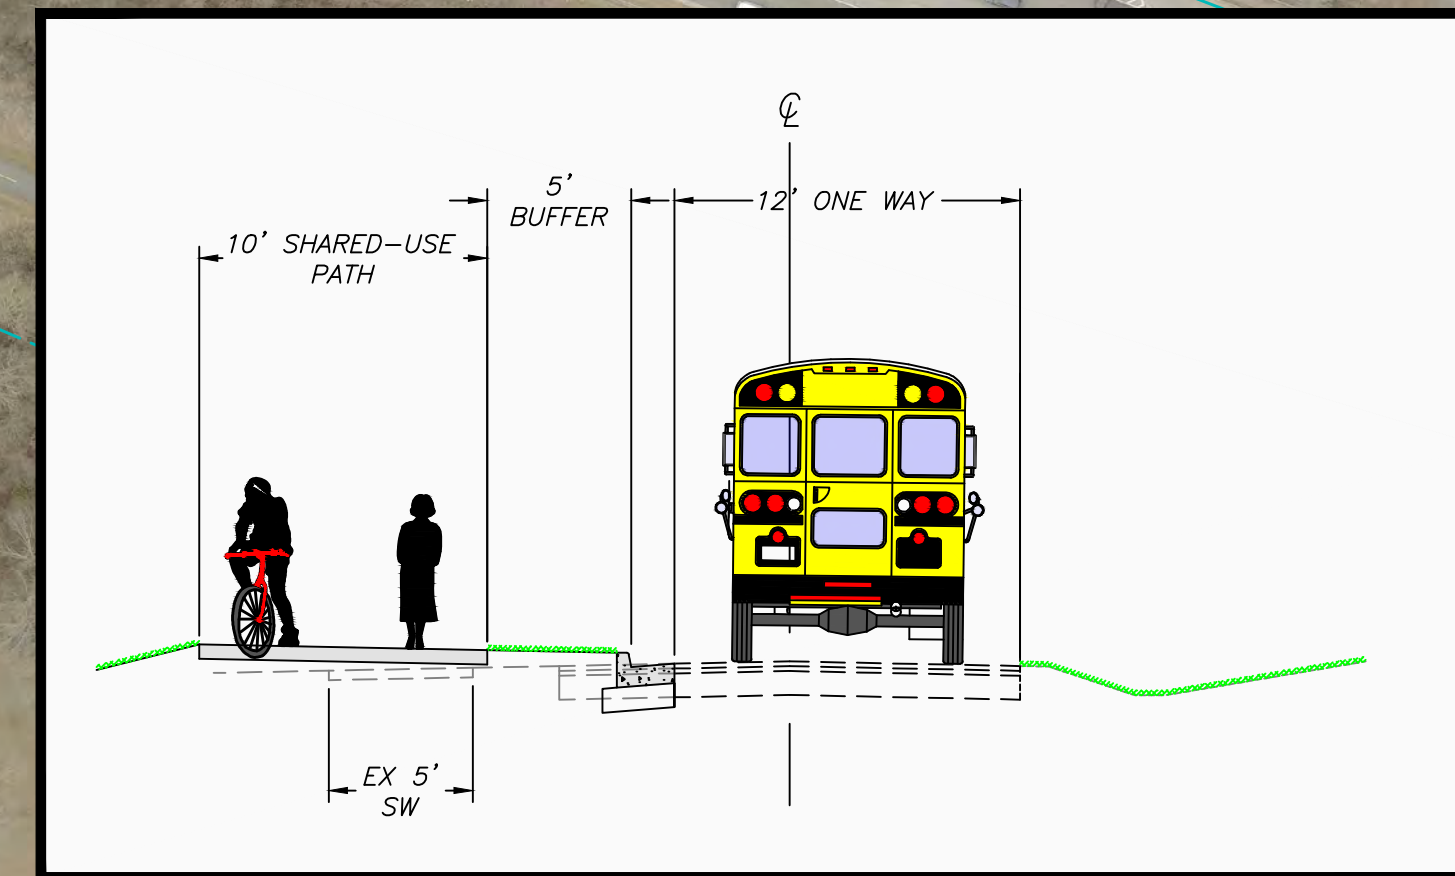

# POWDER SPRINGS TRAIL CONNECTIVITY

SCALE 1" = 40'

SCALE 1" = 40'

SCALE 1" = 30'