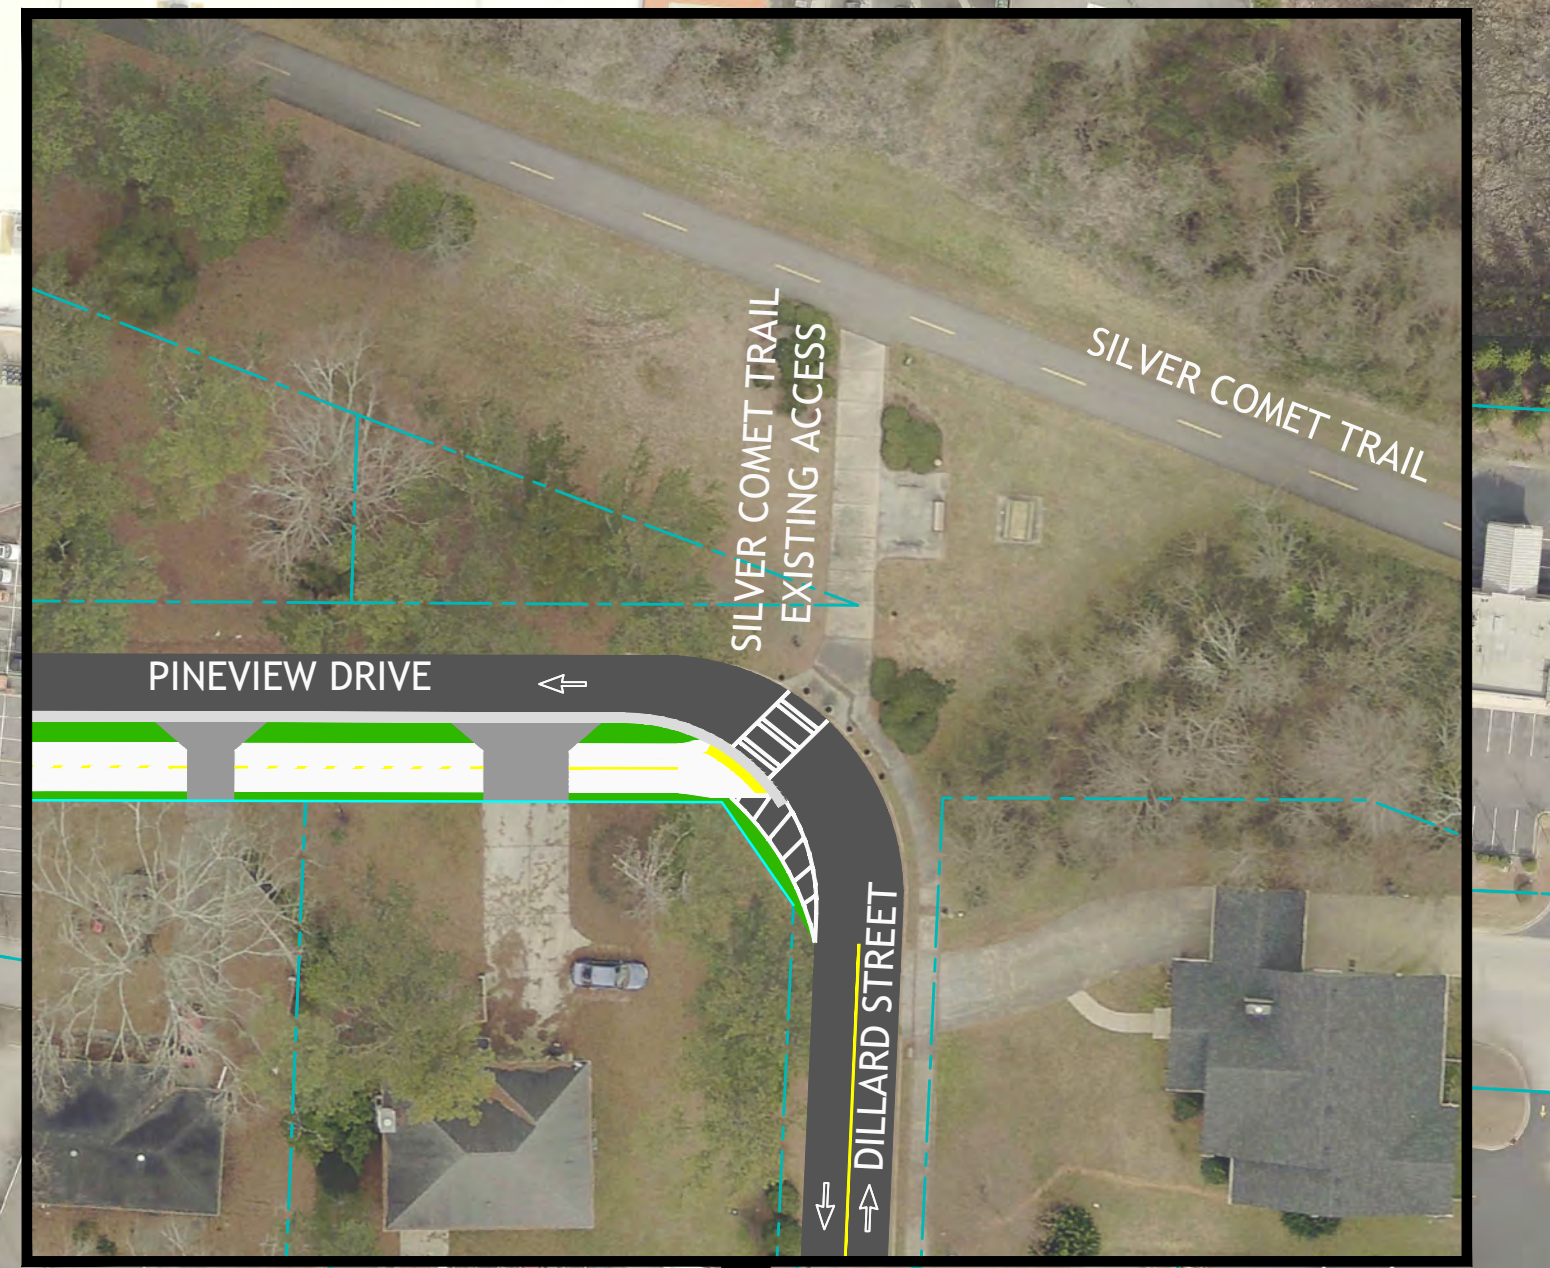

# POWDER SPRINGS TRAIL CONNECTIVITY

SCALE 1" = 40'

SCALE 1" = 40'

SCALE 1" = 30'