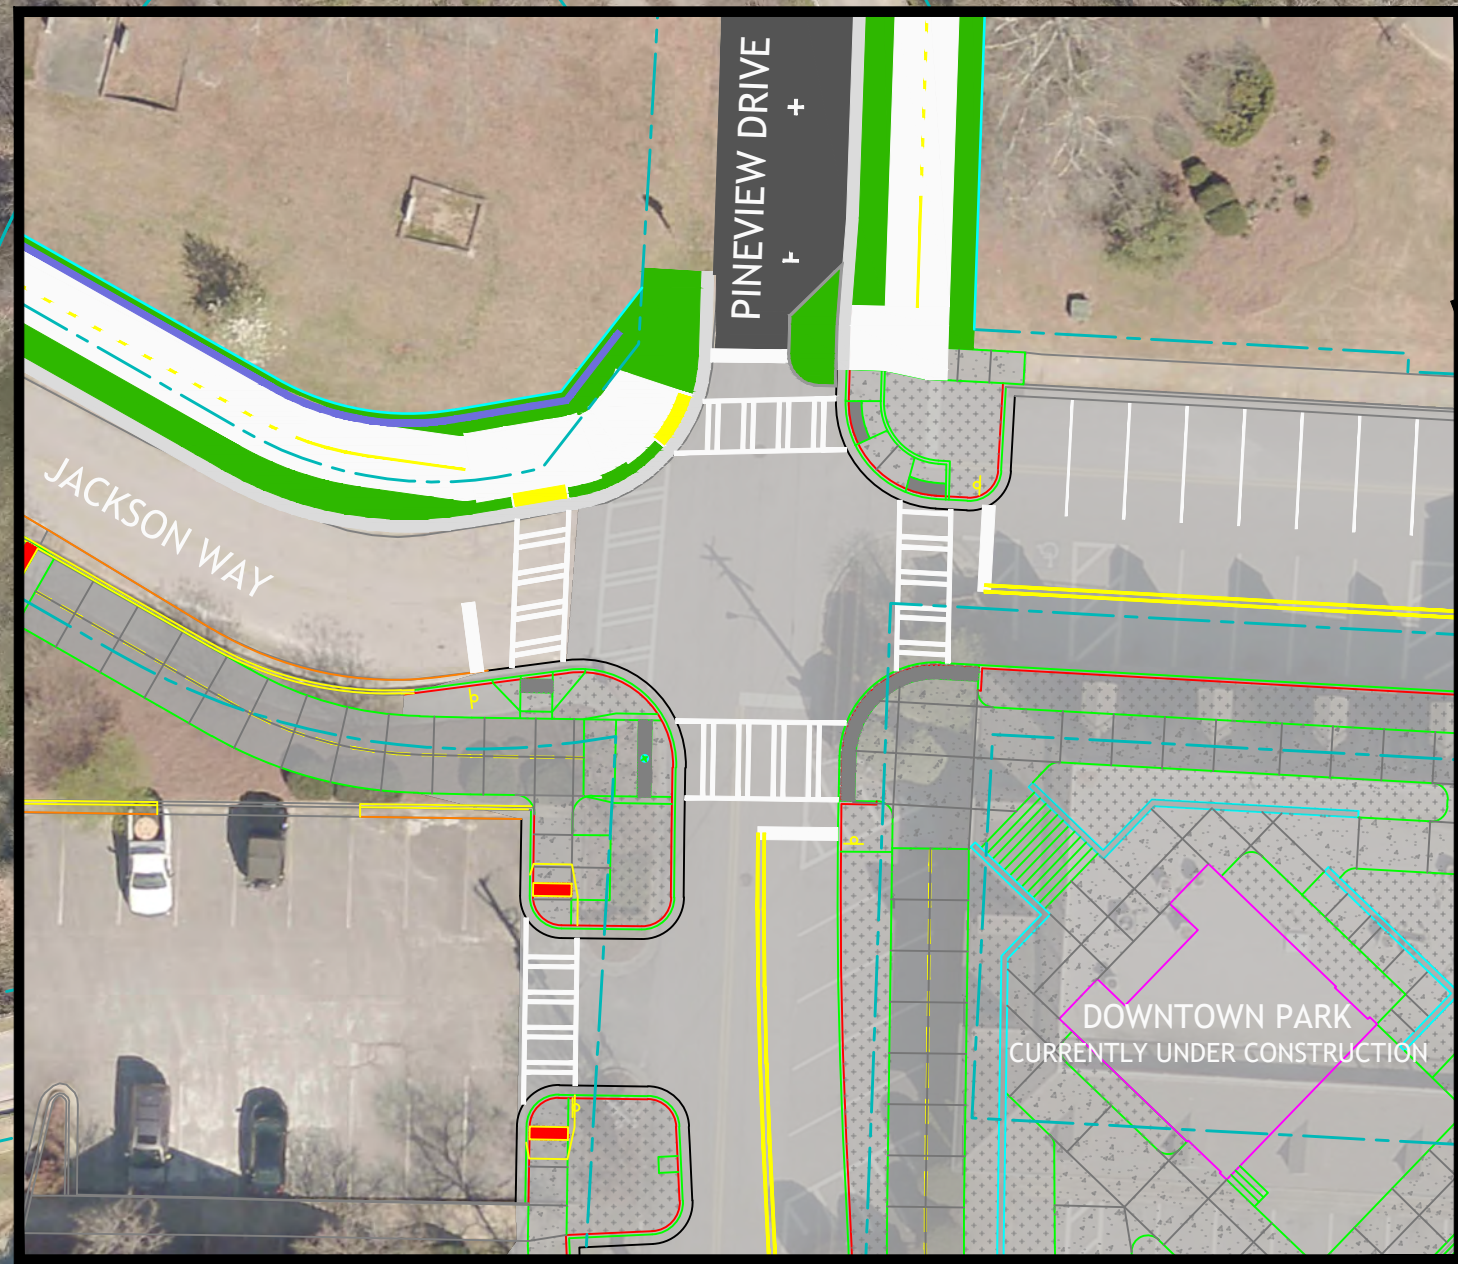

# POWDER SPRINGS TRAIL CONNECTIVITY

SCALE 1" = 40'

SCALE 1" = 40'

SCALE 1" = 30'