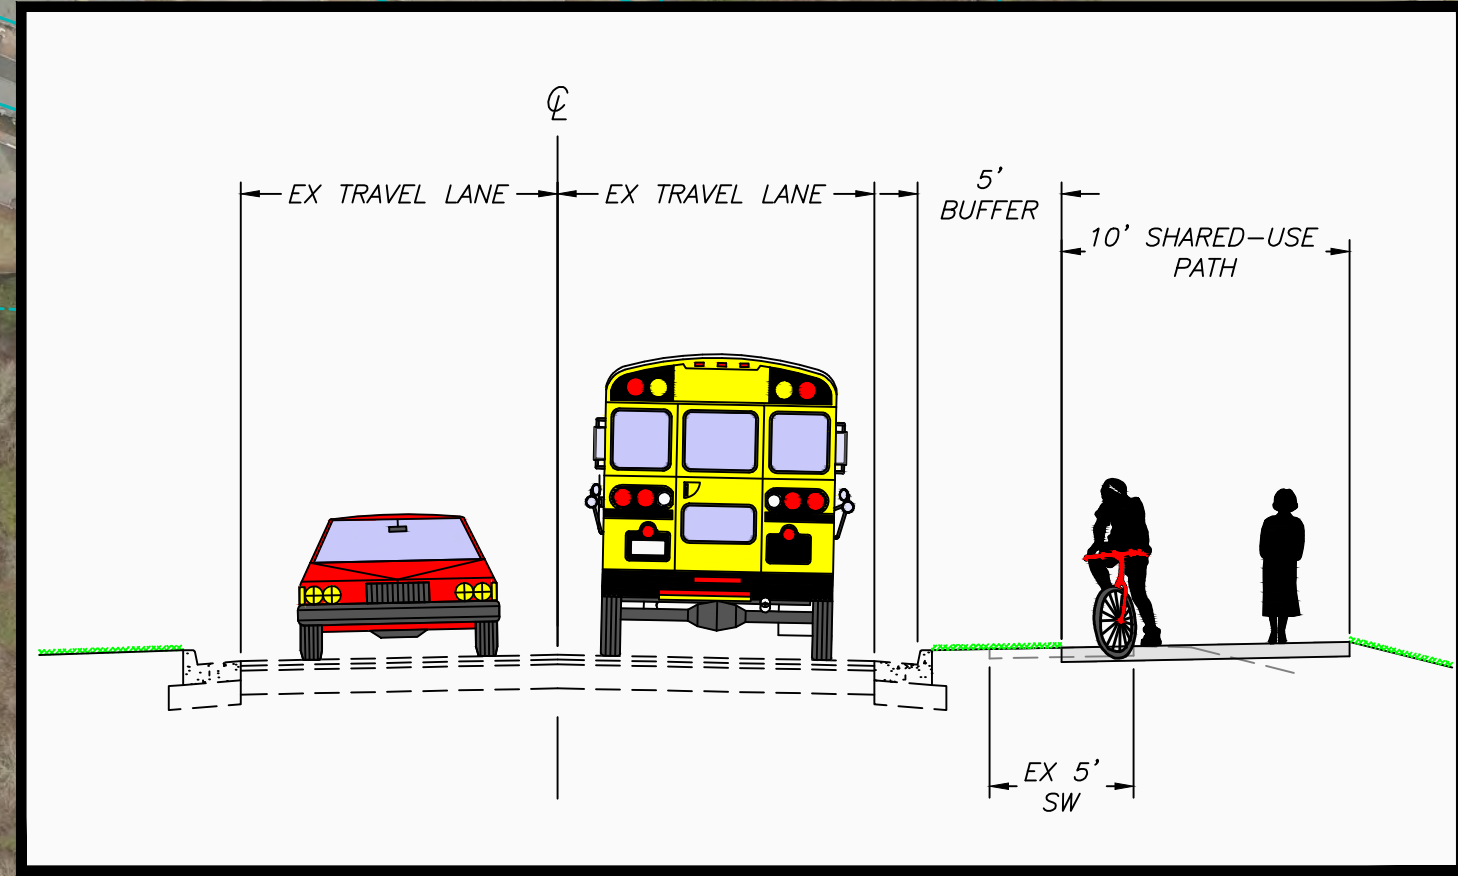

# POWDER SPRINGS TRAIL CONNECTIVITY

SCALE 1" = 40'

SCALE 1" = 40'

SCALE 1" = 30'