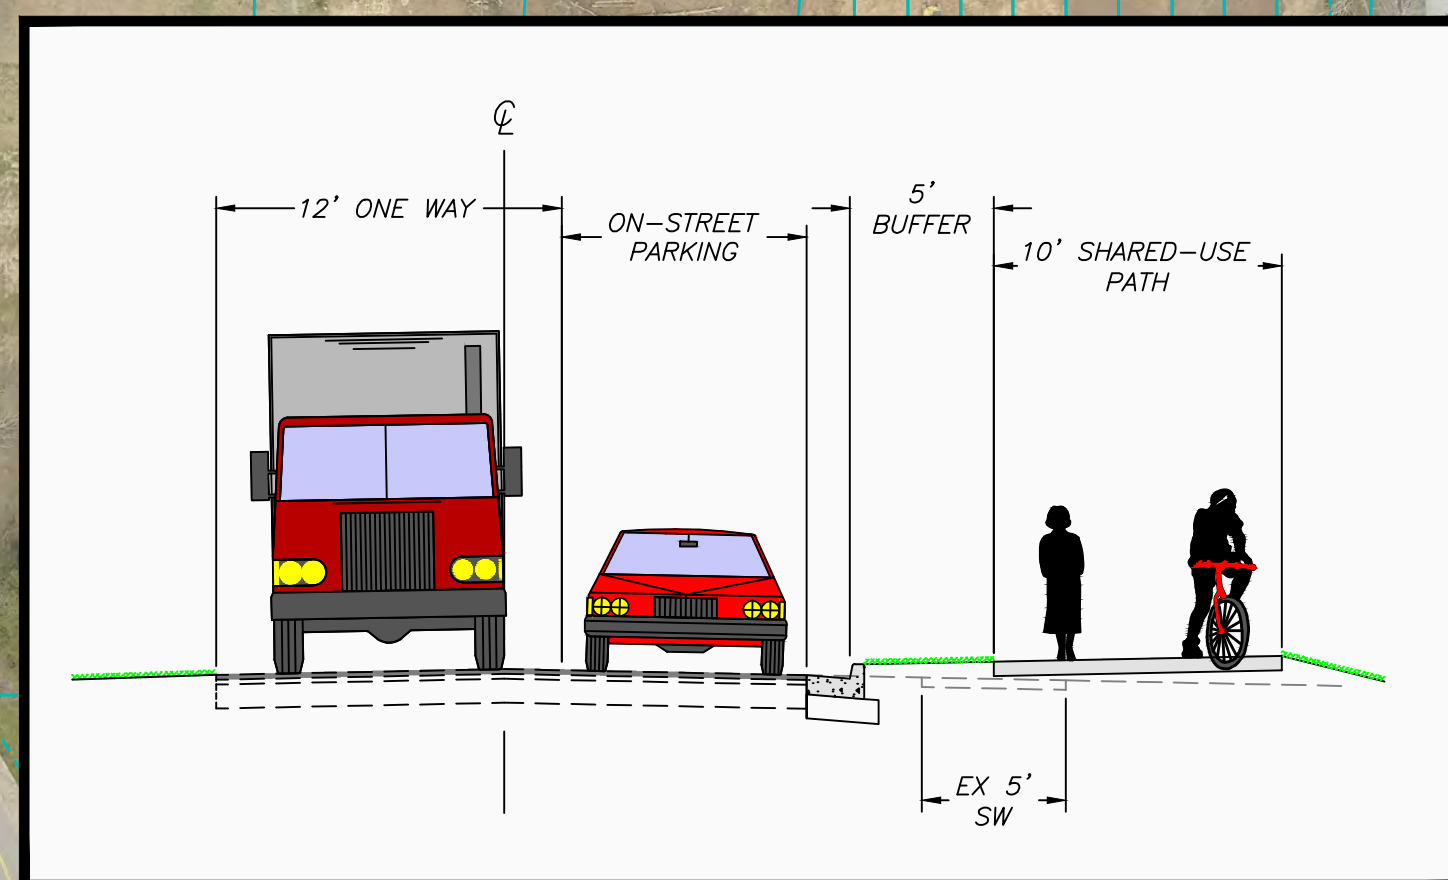

# POWDER SPRINGS TRAIL CONNECTIVITY

SCALE 1" = 40'

SCALE 1" = 40'

SCALE 1" = 30'