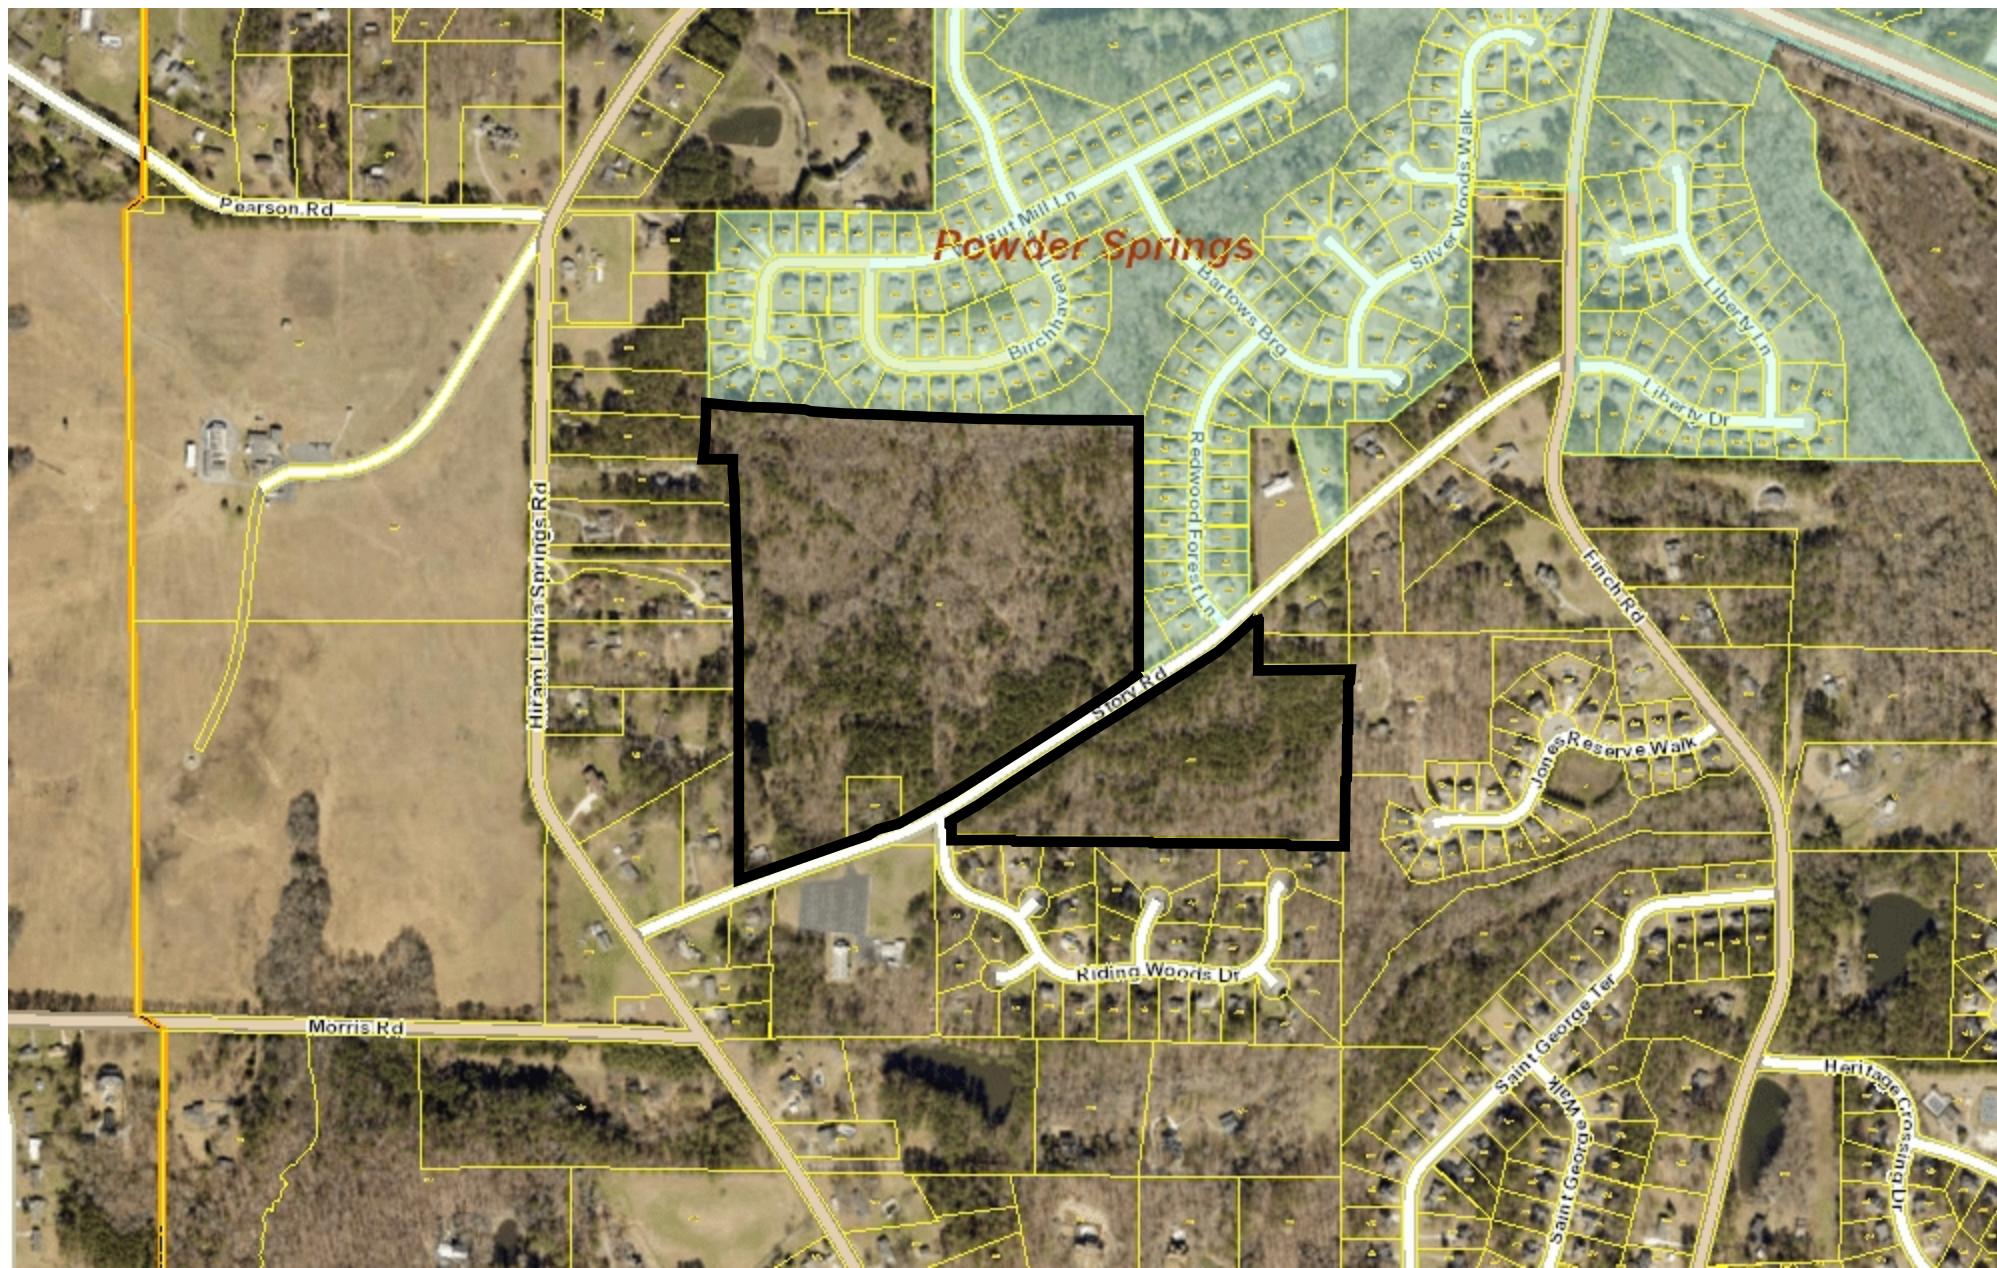

5550 Story Road

1,504.7 0 752.33 1,504.7 Feet

WGS_1984_Web_Mercator_Auxiliary_Sphere
© Cobb County Georgia

This map is a user generated static output from an Internet mapping site and is for reference only. Data layers that appear on this map may or may not be accurate, current, or otherwise reliable.

THIS MAP IS NOT TO BE USED FOR NAVIGATION

1: 9,028

Map Notes: