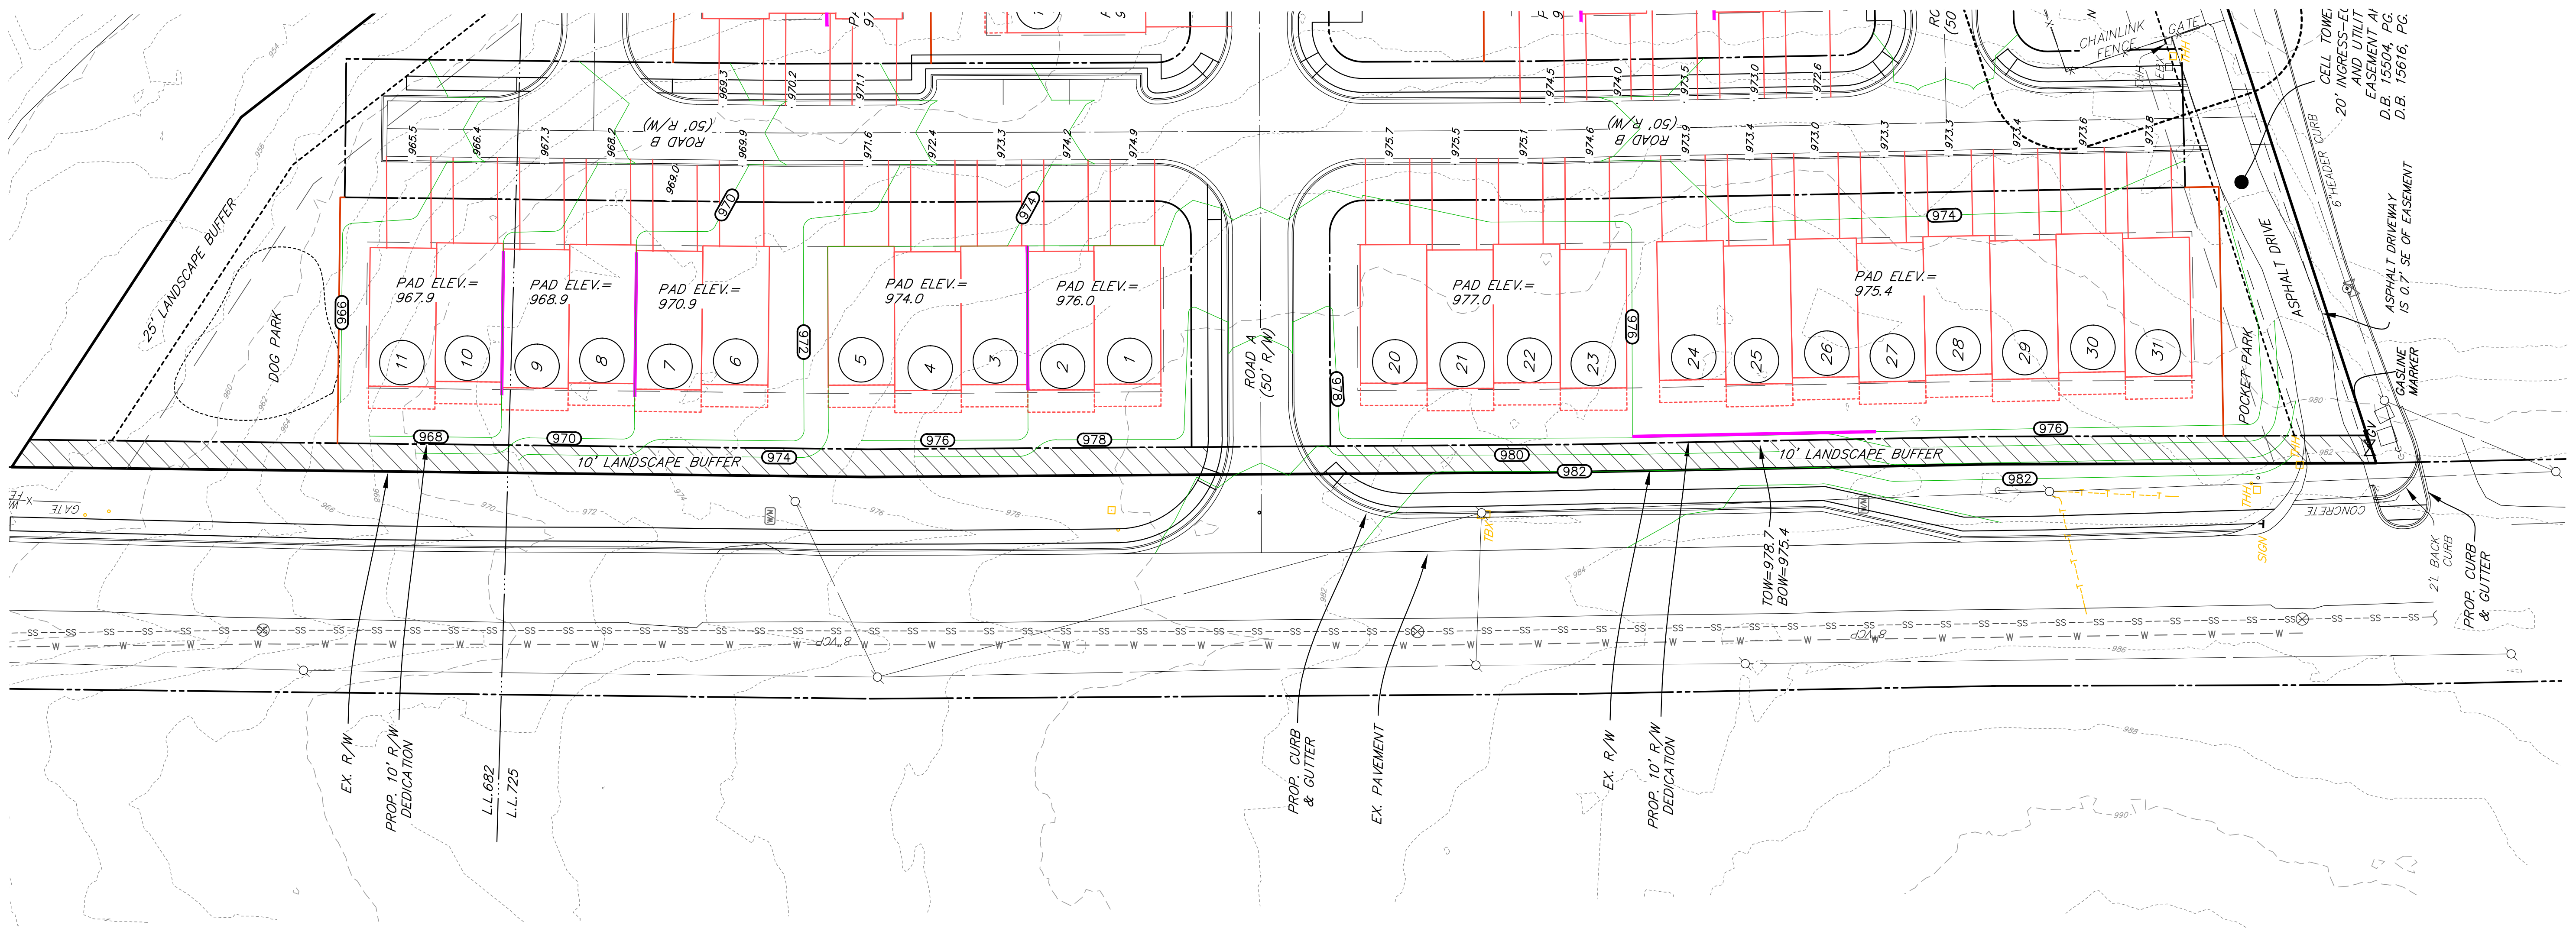

D:\w\p\clients\Engineering\New MacLands\DSW - New MacLands.dwg - July 21, 2023

NEW MACLAND
 CITY OF POWDER SPRINGS, COBB COUNTY, GEORGIA
 ZONED XX
 XXX

REVISION DESCRIPTION:	
DRAWN BY:	DJS
CHECKED BY:	DAH
DATE:	05.16.2023
SHEET TITLE: PRELIM GRADING	
SCALE: 1" = 40'	
SHT. NO. 01	REV. NO. ---