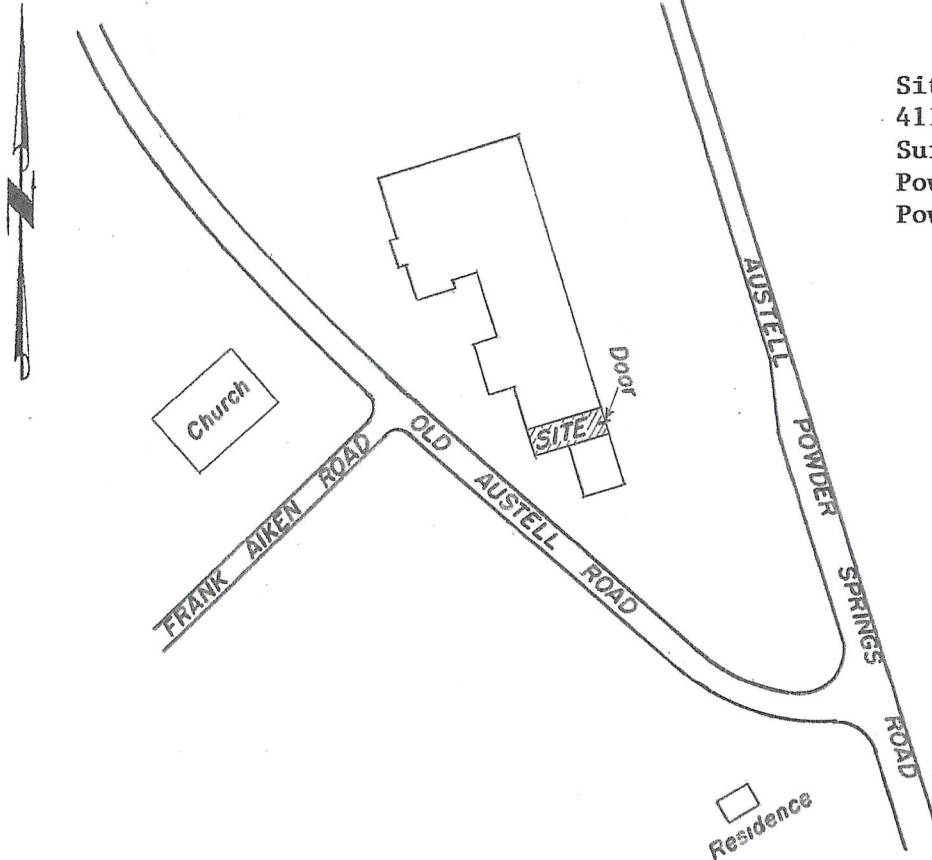

MAGNETIC

Site Address-  
 4110 Austell Powder Springs Road  
 Suite 160  
 Powder Springs S/C  
 Powder Springs, Georgia 30127

The following distances were measured according to City of Powder Springs code:

- CHURCH- 375' to Word of Life Christian Center, @ 4144 Old Austell Road.
- SCHOOL- 3250' to Powder Springs Elementary School, @ 4750 Grady Grier Drive.
- RESIDENCE- 365' to house @ 4186 Austell Powder Springs Road.

There are no alcohol treatment centers within 600' of this site.

City of Powder Springs Package Wine and Malt Beverage License Survey for:  
 Horshu's Craft Beers & Quality Wines

DATE: 1/4/2020	SCALE: 1" = 200'		
DRAWN BY: GD	GRAPHIC SCALE IN FEET		
LAND LOT 946	19th DISTRICT	2nd SECTION	
COBB	COUNTY	GEORGIA	
GEORGIA LAND SURVEYING CO. 155 CLIFTWOOD DRIVE, ATLANTA, GA 30328 PH (404)255-4671 FAX (404)255-6607 WWW.GLSURVEY.COM			202399