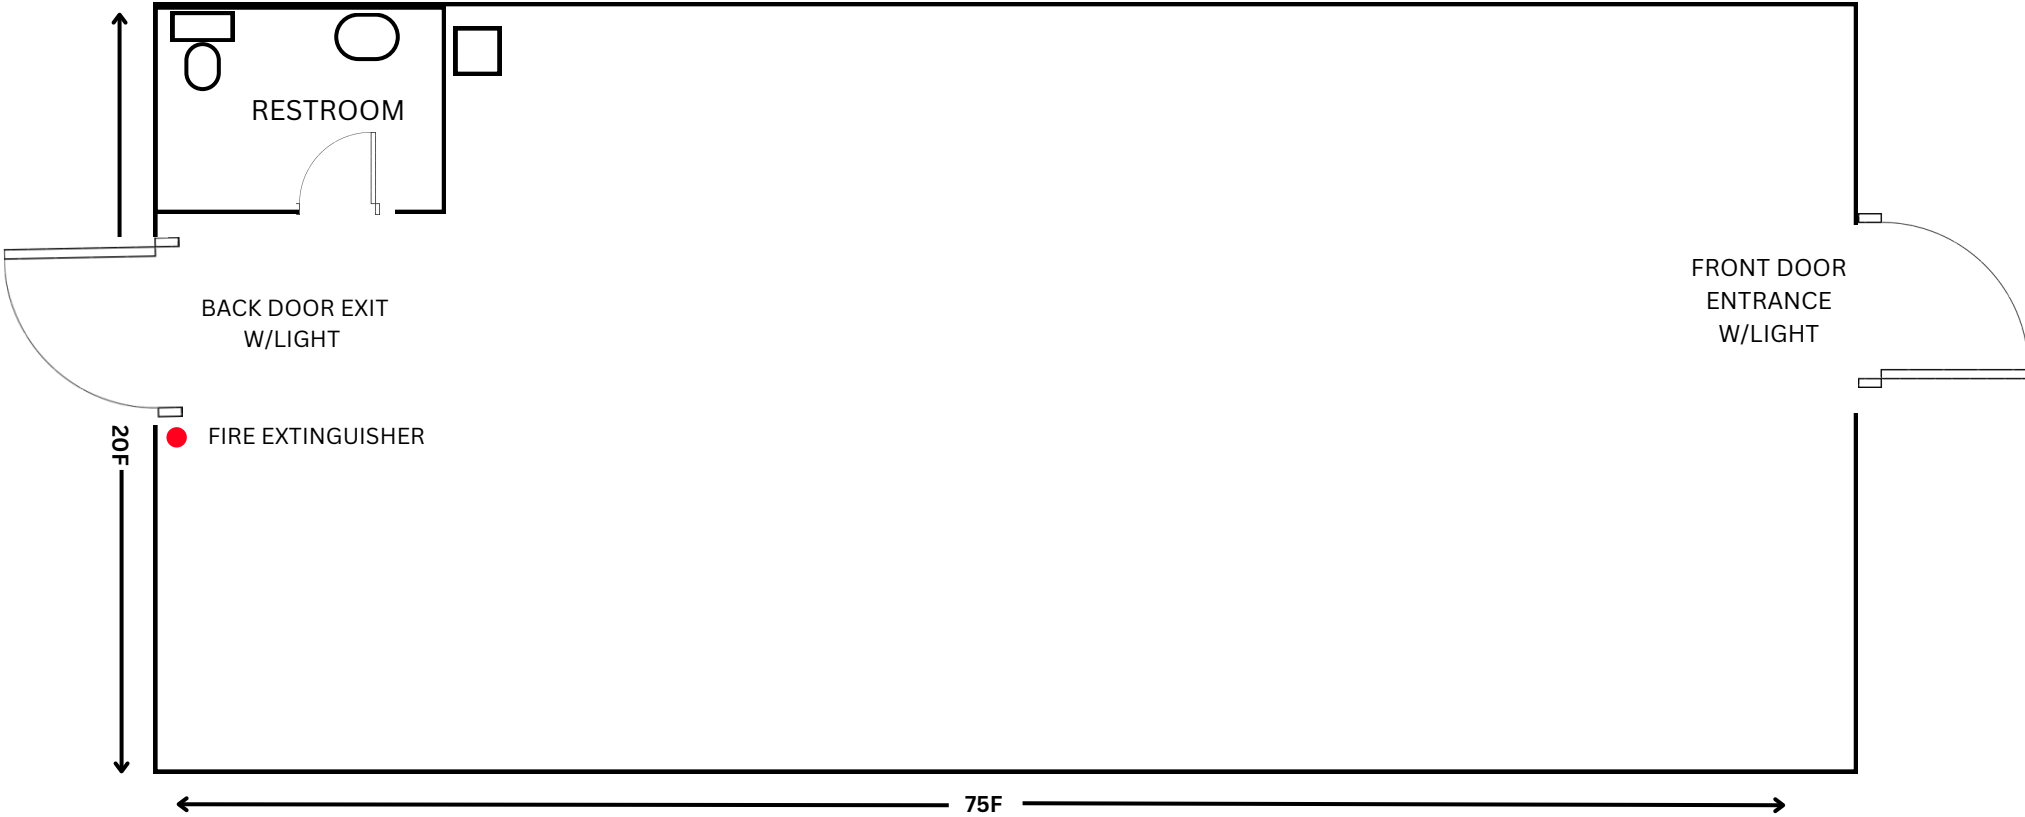

ORIGINAL FLOOR PLAN

THE ARK MINISTRIES INTERNATIONAL
4110 AUSTELL POWDER SPRINGS RD, POWDER SPRINGS GEORGIA
SUITE #160

THE ARK MINISTRIES INTERNATIONAL
4110 AUSTELL POWDER SPRINGS RD,
POWDER SPRINGS GA 30127 SUITE #160

1700SF

LOCATED :
THE POWDER SPRINGS SHOPPING CENTER