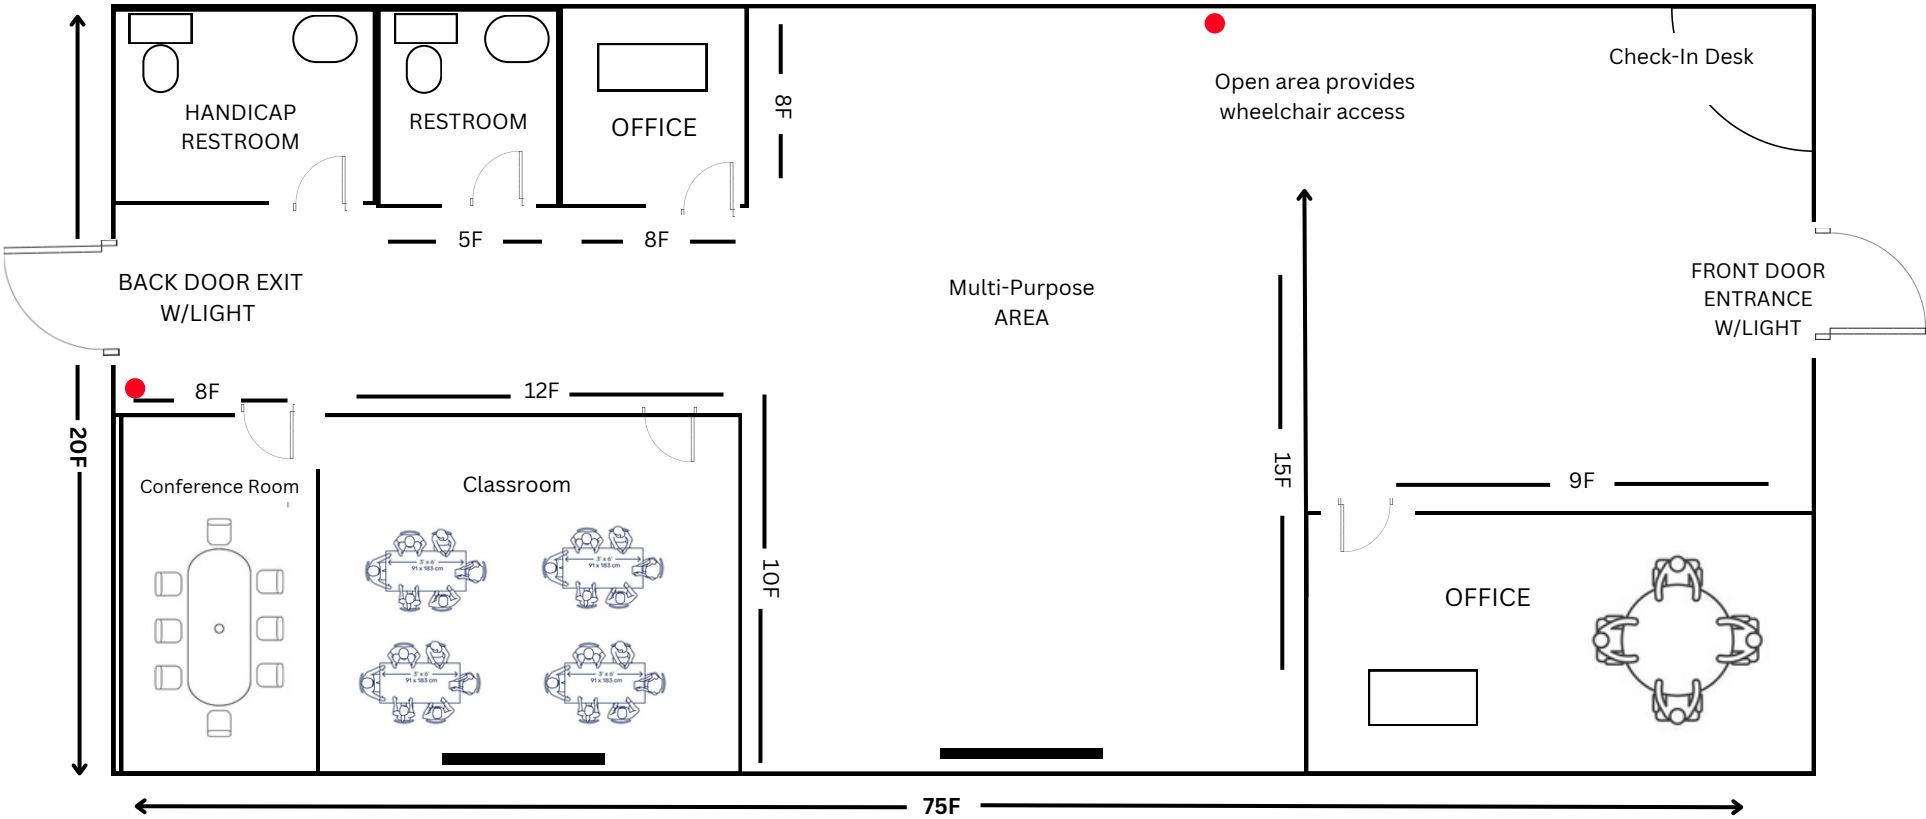

ORIGINAL FLOOR PLAN

THE ARK MINISTRIES INTERNATIONAL
4110 AUSTELL POWDER SPRINGS RD, POWDER SPRINGS GEORGIA
SUITE #160

THE ARK MINISTRIES INTERNATIONAL
4110 AUSTELL POWDER SPRINGS RD,
POWDER SPRINGS GA 30127 SUITE #160

1700SF

LOCATED :
THE POWDER SPRINGS SHOPPING CENTER

PETITION FLOOR PLAN

THE ARK MINISTRIES INTERNATIONAL
4110 AUSTELL POWDER SPRINGS RD, POWDER SPRINGS GEORGIA
SUITE #160

LED TV

DOOR

FIRE EXTINGUISHER

6 foot tables

KEY PLAN

SUITE #160

SQUARE FOOTAGE ONLY FOR SUITE #160